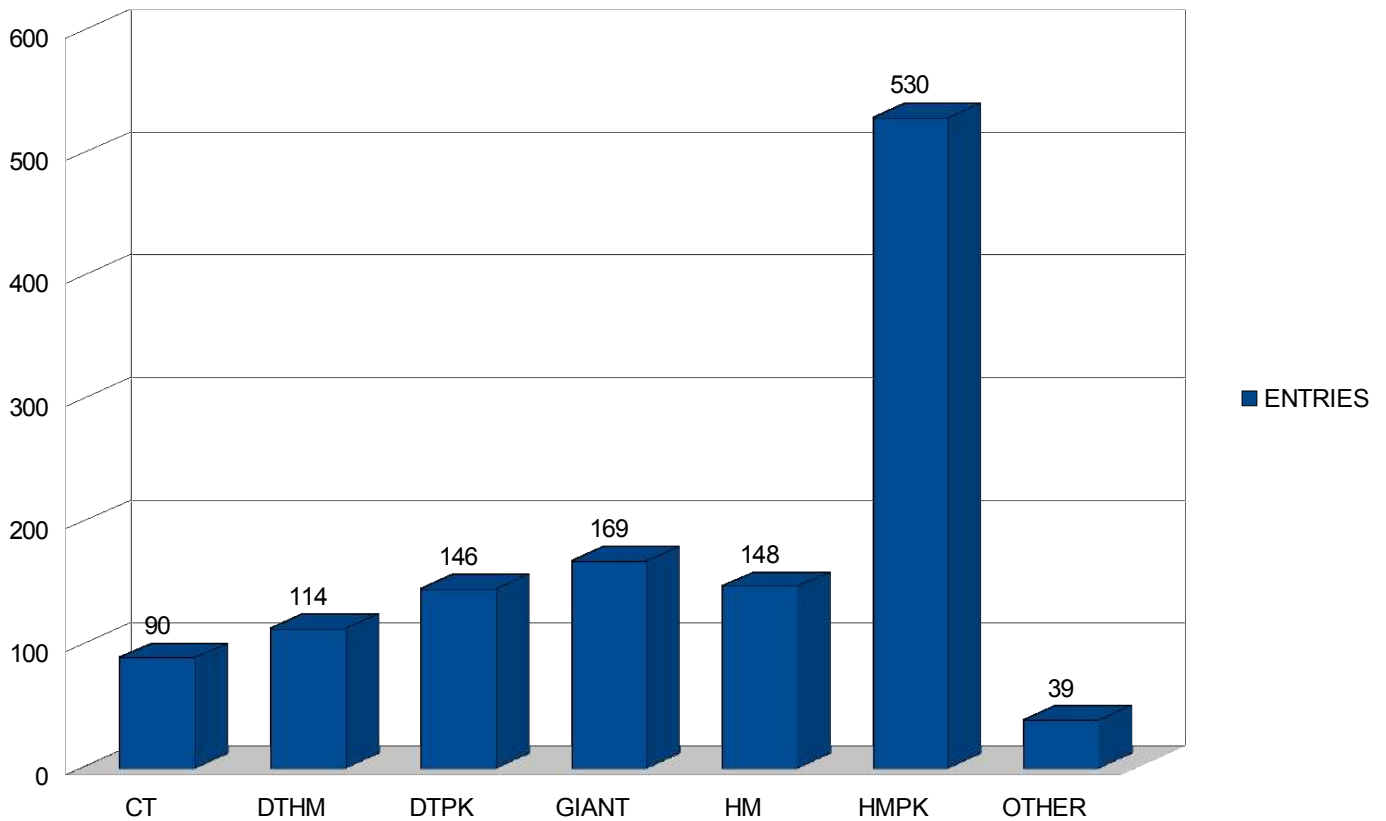

Total Entries : 1236

Total Players : 517

Total Classes : 184

Regular Class Players : 205

Junior Class Players : 238

Anak Class Players : 242

Optional Class Players : 139

Regular and Junior Class Players : 84

Regular, Junior and Anak Class Players : 41

Joining All Class Players : 14

CONGRAT TO ALL WINNERS AND TQ FOR YOUR SUPPORT.

WALAWEI BBTL COMPETITION

VOLUME 1

DATE : 11 - 13 OGOS 2023

VENUE : IPOH, PERAK

CATEGORY	REGULAR	JUNIOR	ANAK	FEMALE	F&F	TRIAL	SPECIAL	TOTAL
CT	12	19	48	1	10			90
DTHM	23	43	35		13			114
DTPK	37	36	45	7	18	3		146
GIANT	31	44	60	4	27	3		169
HM	37	54	36		18	3		148
HMPK	176	168	127	12	28	19		530
OTHER						19	20	39
	316	364	351	24	114	47	20	1236