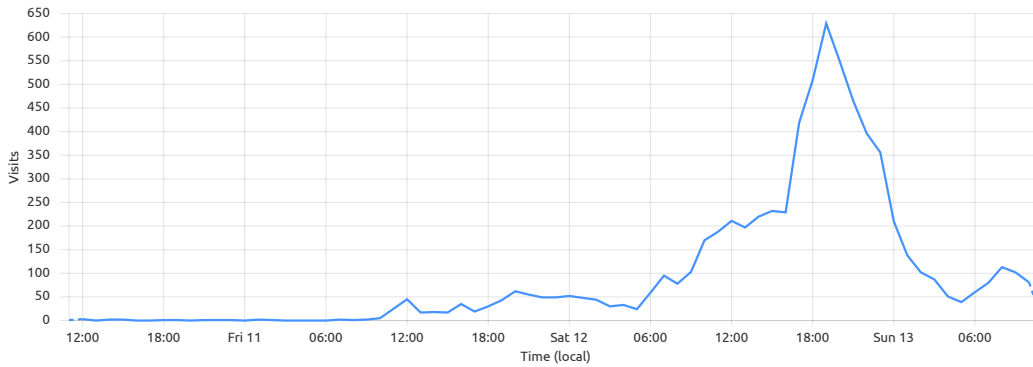

Web Analytics for all sites

Aug 10th 2023 11:00 (UTC +08:00) → Aug 13th 2023 11:00 (UTC +08:00)

Filters:

Host equals walawei.systemphoenix.net

Visits summary

When someone navigates to your website, either directly or from an external referer. One visit can consist of multiple page views.

All Referer **Host** Country Path Browser ...

Total

6.89k

walawei.systemphoenix.net

6.89k

Visits by country

Malaysia	6.01k
Singapore	838
Brunei Darussalam	16
Thailand	15
Taiwan	3
United States	3
Indonesia	2
China	2
Australia	0

1 to 9 of 9 items

Visits by source

Referers	Paths
None (direct) 6,826	/ 6,628
org.telegram.messenger 20	/202308/orang 133
search-dre.dt.dbankcloud.com 16	/202308/orangh 39
m.facebook.com 15	/202308/pemenang 28
com.google.android.googlequicksearchbox 8	/202308/kelasl 16

Hosts	Browsers
walawei.systemphoenix.net 6,889	ChromeMobileWebview 2,704
	ChromeMobile 1,968
	MobileSafariWebview 732
	MobileSafari 525
	Unknown 415

Operating systems	Device types
Android 5,086	Mobile 6,763
iOS 1,269	Desktop 120
Unknown 415	Tablet 6
Windows 93	
Linux 24